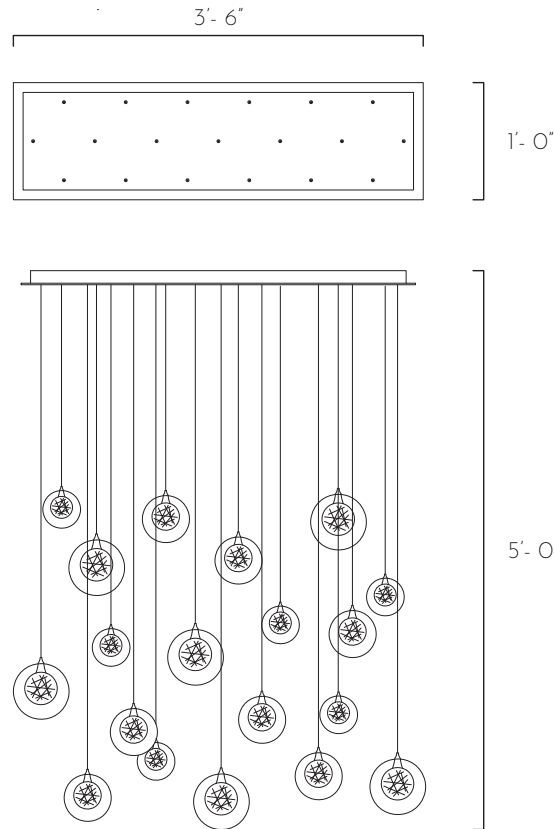

FIBERGLASS BALLS

19 CLEAR & GOLD PENDANTS RECTANGULAR CHANDELIER

DESCRIPTION

A versatile and elegant multi-pendant light fixture comprising of a larger clear globe which encapsulates the smaller ball encasing a dimmable LED bulb. Great contemporary lighting for residential and commercial spaces.

TECHINCAL SPECIFICATIONS

Designed by

AM Studio Team

Category

Pendant Chandelier

Canopy Finish

Powder coated metal in Flat White/ Sparkle Silver

Canopy Size

42"L x 12"W x 1.5"H

Pendant Size

6x units of 6"D (2x Gold + 4x Clear)

7x units of 5"D (3x Gold + 4x Clear)

6x units of 4"D (3x Gold + 3x Clear)

Glass Colour

Clear & Gold

Total Drop